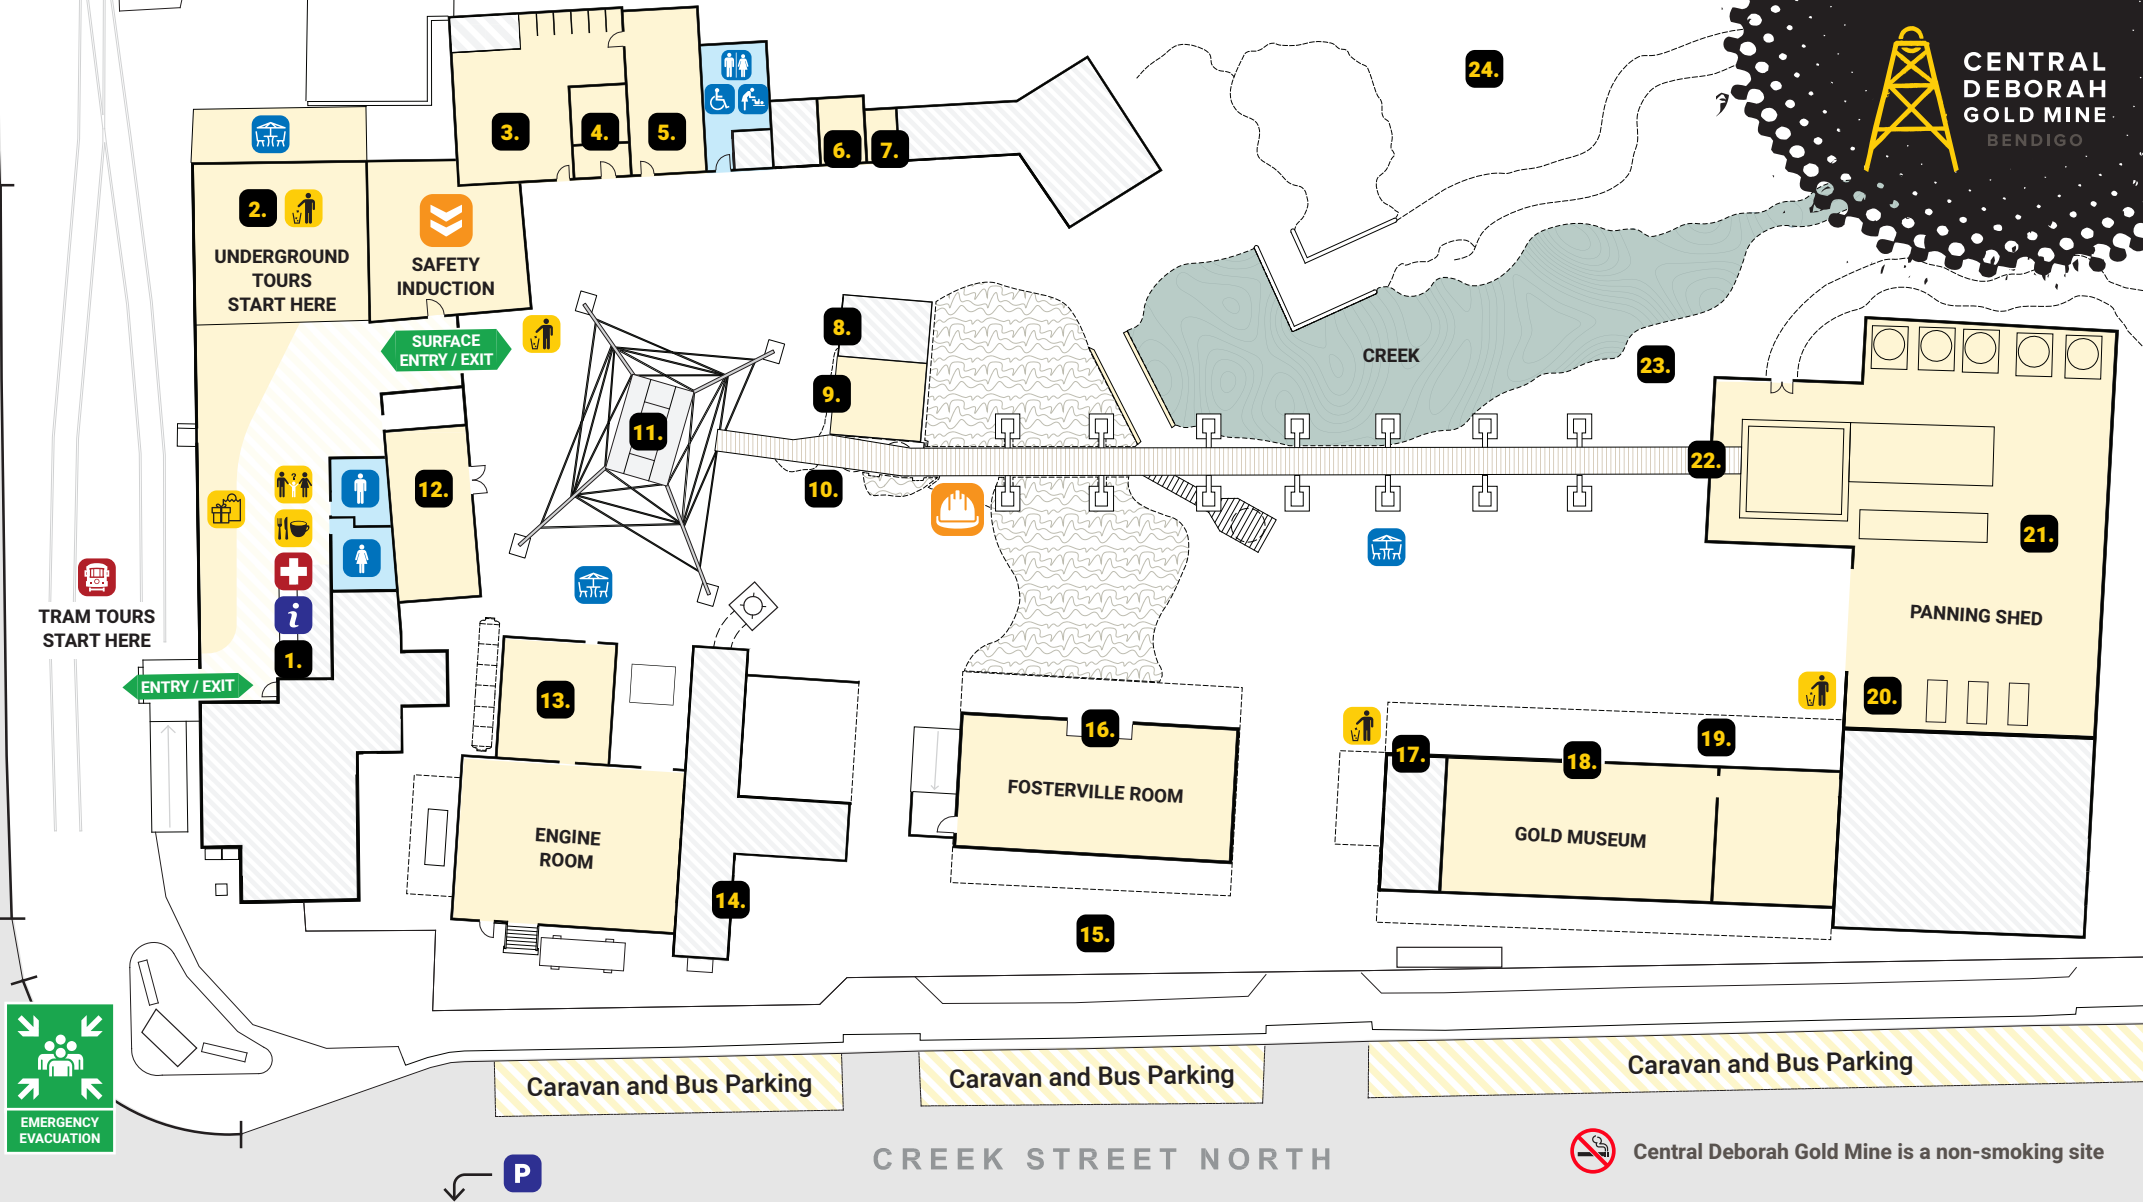

VIOLET STREET

Central Deborah Gold Mine is a non-smoking site

VISITOR MAP

- | | | | | | | |
|------------------------|--------------------------|---------------------------|--------------------|--------------------|-------------------|----------------------------|
| 1. Reception | 7. Carbide Light Room | 13. Engine Room | 19. Pump Display | Safety Induction | Toilets | Information |
| 2. Ray Beer Story Room | 8. Mine Manager's Garage | 14. Boiler Room | 20. Gold Panning | Underground Access | Changing Room | Car Park |
| 3. Dirty Change Room | 9. Carpenter's Shed | 15. Mining Machinery | 21. Gold Treatment | Lost Children | Accessible Toilet | First Aid |
| 4. Caretaker's Room | 10. Ore Bins | 16. Fosterville Room | 22. Trestleway | Gift Shop | Alfresco Seating | Emergency Evacuation Point |
| 5. Clean Change Room | 11. Poppet Head | 17. Shaft Sinking Display | 23. Miner's Claim | Food and Drinks | Tram Tours | No Access |
| 6. First Aid Room | 12. Blacksmith's Shop | 18. Gold Museum | 24. Sheave Wheels | Rubbish Bins | | |